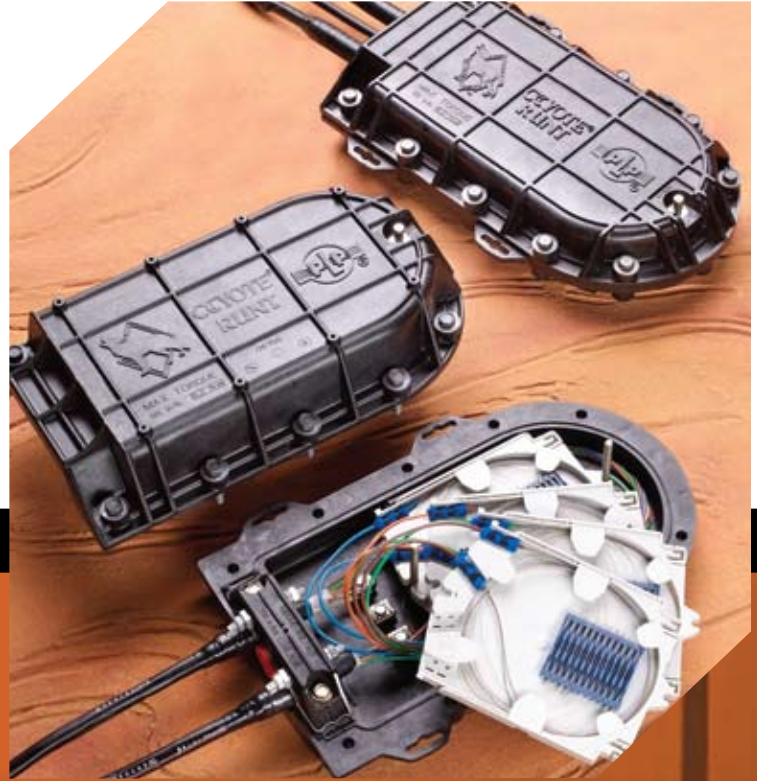

PREFORMED LINE PRODUCTS
The connection you can count on.

Refinement of the Breed
COYOTE® RUNT
CLOSURE

- COMMUNICATIONS
- ENERGY
- NON-UTILITY
- DATA COMMUNICATIONS
- SOLAR

COYOTE®
FIBER OPTICS

80807701 Splice Tray

© 2007 Preformed Line Products
Printed in U.S.A.
CO-SS-1003-5
08.07.2M

PLP® Fiber Optic Products

COYOTE® RUNT Closure

The smallest member of the COYOTE family; ideal for node applications in low-count fiber distribution networks.

The COYOTE RUNT Closure was specifically designed for fiber distribution networks. The small compact size of the COYOTE RUNT Closures make them an ideal fit for smaller hand holes and pedestals in the last fiber mile.

Key Features:

- Compact Size: 14.75" L x 8.5" W x 3" H (37.5cm x 21.6cm x 7.6cm)
- Three cable entrance ports (2) ¾" (19mm) port and (1) 1" (25mm) port
- Size allows for mounting in small pedestals and hand holes
- Provided with LOCK-TAPE™ Sealing System
- Accepts a wide variety of grommets for multi drop applications – Consult a PLP representative for details
- Universal internal organizer allows for loose tube or ribbon fiber applications
- Permanent neoprene gasket system requires no re-entry kits
- Future cable ports provide capability for future cable installation without end plate removal
- Standard cover can be replaced with expanded cover to increase splice capacity
- Express friendly internal organizer features
- Integrated air valve to verify integrity of final assembly
- Full line of mounting hardware
- **UL Approved and RUS Listed**
- Tested in accordance to Telcordia GR-771 CORE