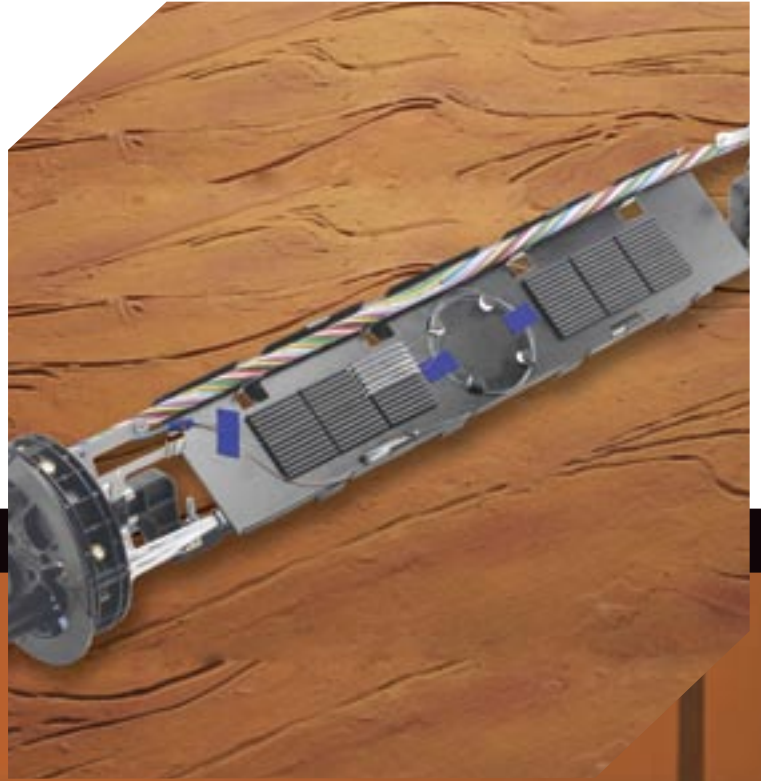

PREFORMED LINE PRODUCTS
The connection you can count on.

Refinement of the Breed
**COYOTE® TAUT
CLOSURE**

- COMMUNICATIONS
- ENERGY
- NON-UTILITY
- DATA COMMUNICATIONS

PLP Fiber Optic Products

COYOTE® Taut Closure

A single closure that simplifies branch cable taps or repairs of taut fiber optic cables.

The 6.5" x 38" (165 x 965 mm) COYOTE Taut Closure organizes and protects up to 12 branch splices in either or both directions, or up to 12 pairs of fiber splices for repairing damaged cable.

The end plates are the innovative design used in the COYOTE Dome Closure. Grommets available for the COYOTE Dome Closure can also be used for the COYOTE Taut Closure.

The unique mainframe assembly is designed to protect the fibers being "expressed" through the closure and to organize the splices on those fibers being spliced to the branch cables. Slack fibers from the branch cables or slack fibers between repair splices are stored in the center region of the mainframe.

Catalog Number	Description
8006947	6.5" x 38" (165 x 965 mm) COYOTE Taut Closure Kit

PLP Reliability

The COYOTE Taut Closure is manufactured in accordance with ISO 9001: 2001 procedures to assure quality and is backed by the experience and field support that Preformed has been noted for since 1947.