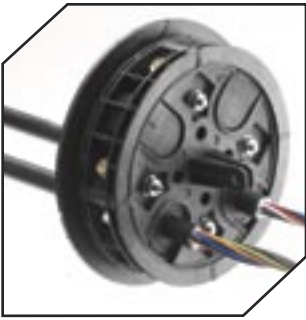

PREFORMED LINE PRODUCTS
The connection you can count on.

Refinement of the Breed
**COYOTE® TAUT
CLOSURE**

- COMMUNICATIONS
- ENERGY
- NON-UTILITY
- DATA COMMUNICATIONS

PLP Fiber Optic Products

COYOTE® Taut Closure

A single closure that simplifies branch cable taps or repairs of taut fiber optic cables.

The 6.5" x 38" (165 x 965 mm) COYOTE Taut Closure organizes and protects up to 12 branch splices in either or both directions, or up to 12 pairs of fiber splices for repairing damaged cable.

The end plates are the innovative design used in the COYOTE Dome Closure. Grommets available for the COYOTE Dome Closure can also be used for the COYOTE Taut Closure.

The unique mainframe assembly is designed to protect the fibers being "expressed" through the closure and to organize the splices on those fibers being spliced to the branch cables. Slack fibers from the branch cables or slack fibers between repair splices are stored in the center region of the mainframe.

Catalog Number	Description
8006947	6.5" x 38" (165 x 965 mm) COYOTE Taut Closure Kit

PLP Reliability

The COYOTE Taut Closure is manufactured in accordance with ISO 9001: 2001 procedures to assure quality and is backed by the experience and field support that Preformed has been noted for since 1947.